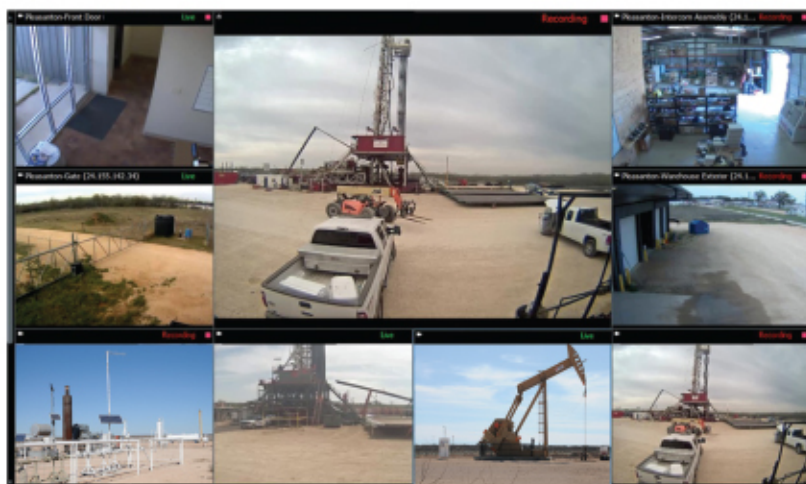

TEN Security & Surveillance Solution

For Safety & Monitoring of Remote Sites
Fully Managed Hosted Communication Solution

SERVICES

- Access Real-Time Video Streams Via Web, Secure Application or Mobile Device
- 14 Day Video Archive at TEN Data Center
- 24 Hour On-Site Video Recording via SD Card
- Video Analytics Based Automated Alerts for Reportable Events
- Extension of Customer's Subnet to Remote Devices
- Public/Static IP per Device (Or Customer Supplied IP Address Space)
- Dedicated Port Access to TEN Network
- 24/7 Proactive Monitoring & Support

*TEN is Registered Under State Law as a Video Surveillance Service Provider

OPTIONAL FEATURES

- PTZ Cameras
- Infrared Cameras (Wired or Wireless)
- Stand Alone Pole with Weighted Base Stand
- Solar and Battery Power
- Software Application to View Secure Video Streams
- 24/7 Surveillance Monitoring Service