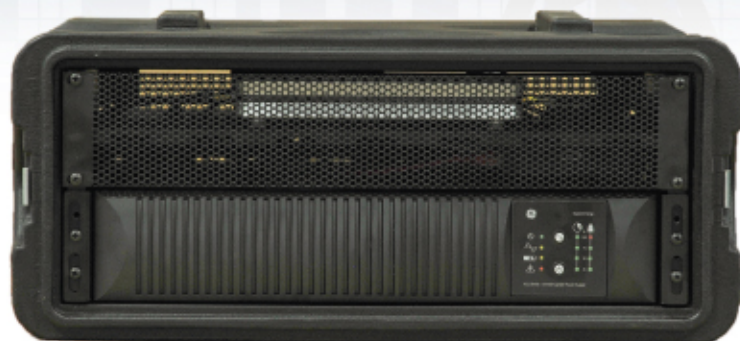

TEN Explore Single Trailer Solution

For Completions and Fracking Operations
Fully Managed Communication Solution

SERVICES

- 4G LTE Broadband Internet
- Phone Line with E911 & CALEA Services
- Unlimited US Long Distance
- Wi-Fi Internet Access to Single Trailer
- Wired Connection to Single Computer
- Data speeds: Up to 5MB/s up X 2MB/s down
- Data Allowance: 50GB/month
- Local Service & Support (6 AM to 8 PM CST)

*No Additional Data Drops for Internet Service Beyond Single Trailer