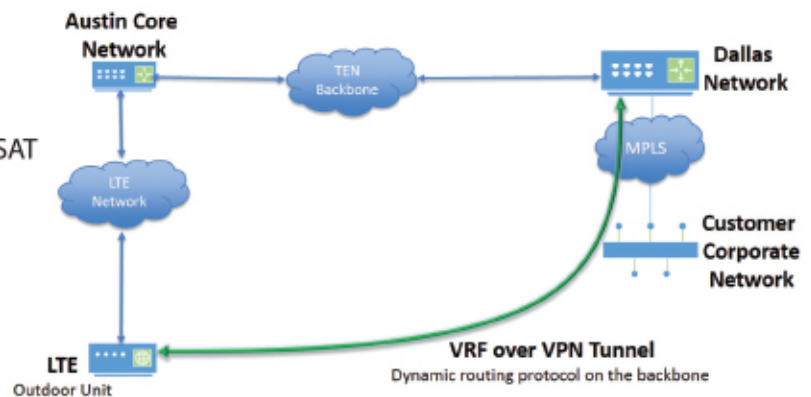

OPTIONAL FEATURES

- TEN 4G LTE Radio and Antenna or Satellite/VSAT
- Wi-Fi Router
- Solar And Battery Power