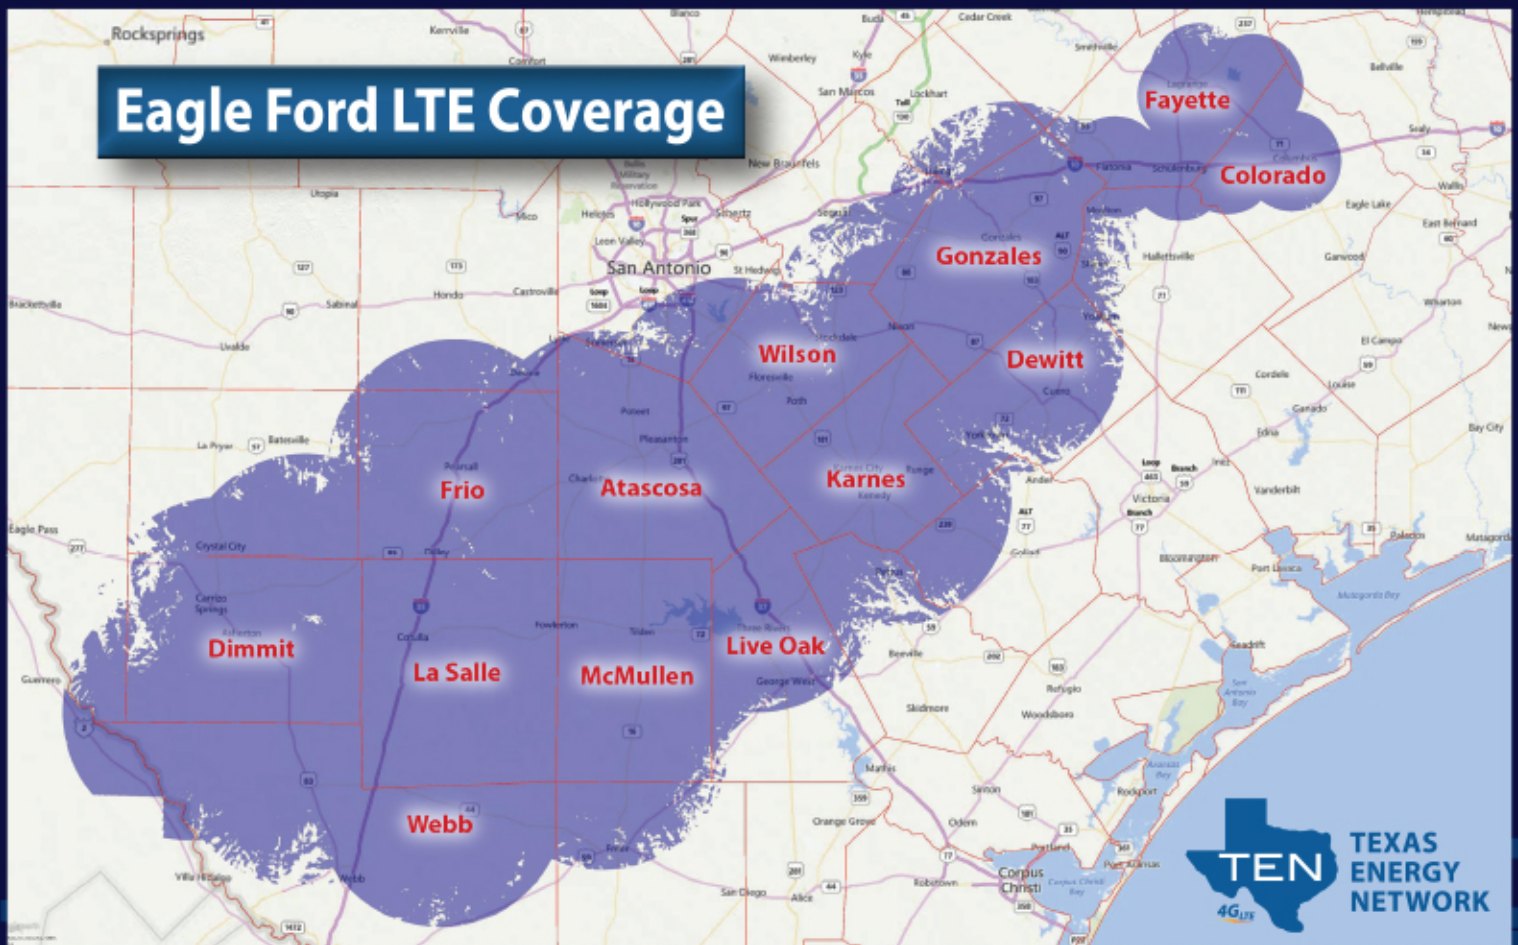

Delivering Digital Oilfield Communications