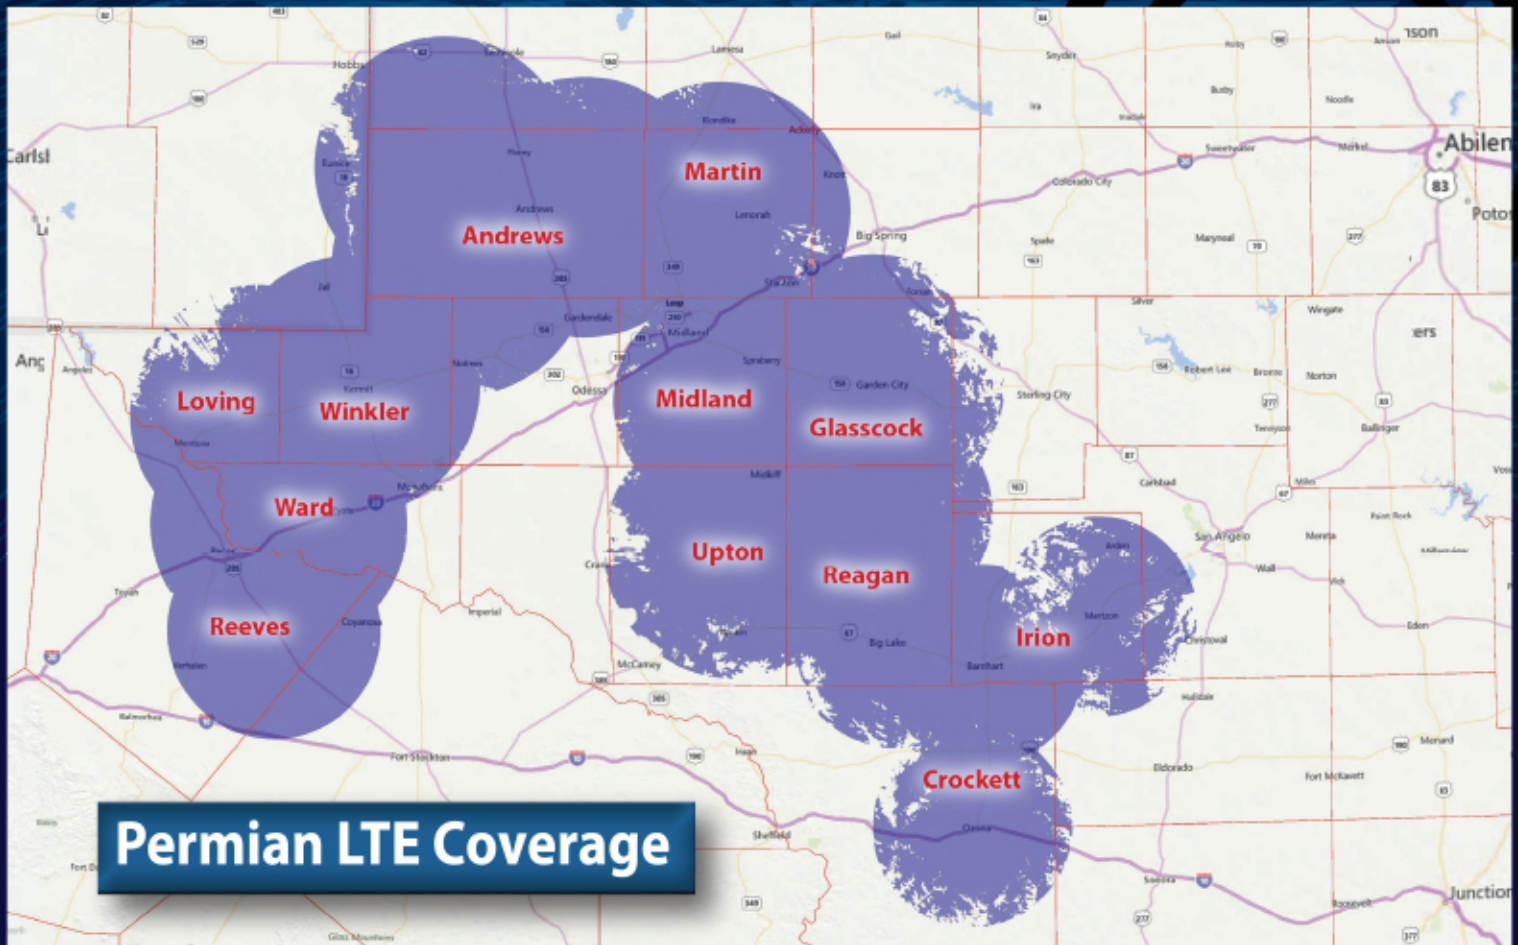

Delivering Digital Oilfield Communications